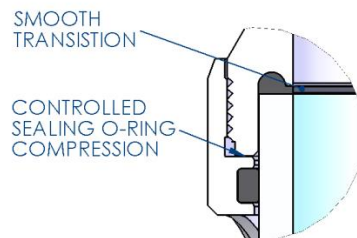

3120 – In-Line Sight Glass with Metal Shroud

General:

Our sight glasses are offered in a range of connection materials including AL6-XN, and Hastelloy C22.

Seals are offered with FDA approved EPDM.

A surface finish of 0.5 µm Ra is offered as standard with higher finishes and electro-polishing available to order.

Bill of Materials

Item	Description	Material
1	View Glass	Borosilicate
2	Shroud	316L SS
3	Outer Seal	EPDM FDA
4	Process Seal	EPDM FDA
5	End Fitting	316L SS

3120 – Sight Glass Dimensions

Size	Window A x W	B	C	L	Working Pressure Bar	Part No
3/8"	16 x 8	7.7	25.3	65	22	3120-A0095
1/2"	20 x 9	9.5	25.3	76	20	3120-A013
3/4"	27 x 11	15.8	25.3	87	17	3120-A019
1"	30 x 16	22.1	50.5	91	8	3120-A026
1.1/2"	40 x 24	34.8	50.5	105	8	3120-A038
2"	48 x 34	47.5	64.0	120	7	3120-A051
2.1/2"	55 x 40	60.3	77.5	151	6	3120-A064
3"	90 x 50	72.9	91.0	175	6	3120-A076
4"	110 x 60	97.4	119.0	200	4	3120-A102
6"	150 x 80	150.0	167.0	250	3	3120-A154

Dimensions are provided in good faith but may be subject to change, if dimensions are critical please call the office to confirm all sizes before placing an order.

[DS Sight Glass Shrouded V 1.2](#)

Page No: 1