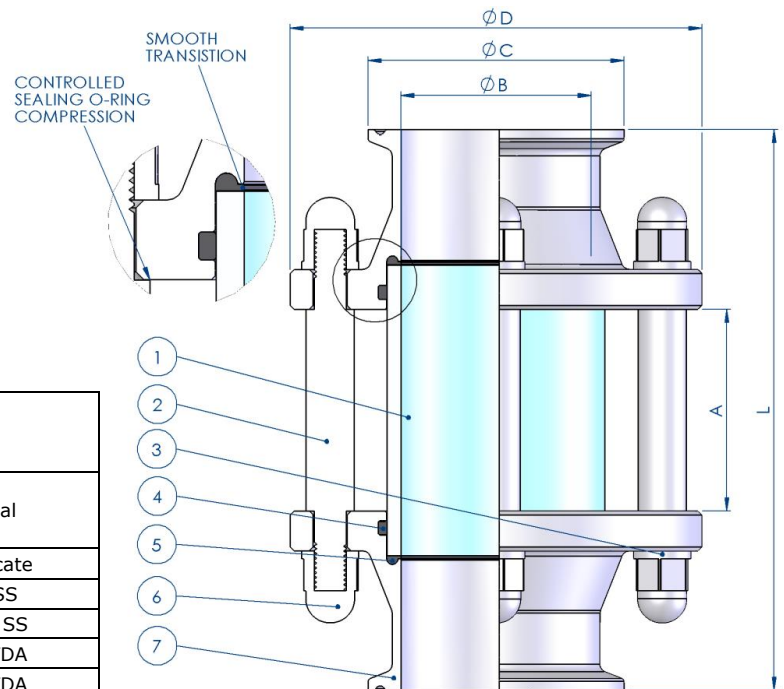

3121 – In-Line Sight Glass – Full View

General:

Our sight glasses are offered in a range of connection materials including AL6-XN, and Hastelloy C22.

Seals are offered with FDA approved EPDM.

A surface finish of 0.5 µm Ra is offered as standard with higher finishes and electro-polishing available to order.

Bill of Materials		
Item	Description	Material
1	Glass	Borosilicate
2	Tie Rods	316L SS
3	Spring Washers	A2 304 SS
4	Cushion O Ring	EPDM FDA
5	Sealing O Ring	EPDM FDA
6	Domed Nut	316L SS
7	Ferrule Ends	316L SS

3121 – Sight Glass Dimensions							
Size	Window A	ØB	ØC	ØD	L	Working Pressure Bar	Part No
3/8"	27.5	7.7	25.3	50	65	22	3121-A0095
1/2"	27.5	9.5	25.3	50	76	20	3121-A013
3/4"	27.5	15.8	25.3	50	87	17	3121-A019
1"	33.0	22.1	50.5	70	91	8	3121-A026
1 1/2"	39.0	34.8	50.5	80	105	8	3121-A038
2"	60.0	47.5	64.0	100	120	7	3121-A051
2 1/2"	86.0	60.3	77.5	115	151	6	3121-A064
3"	90.0	72.9	91.0	127	175	6	3121-A076
4"	100.0	97.4	119.0	156	200	4	3121-A102
6"	150.0	150.0	167.0	214	250	3	3121-A154

Dimensions are provided in good faith but may be subject to change, if dimensions are critical please call the office to confirm all sizes before placing an order.